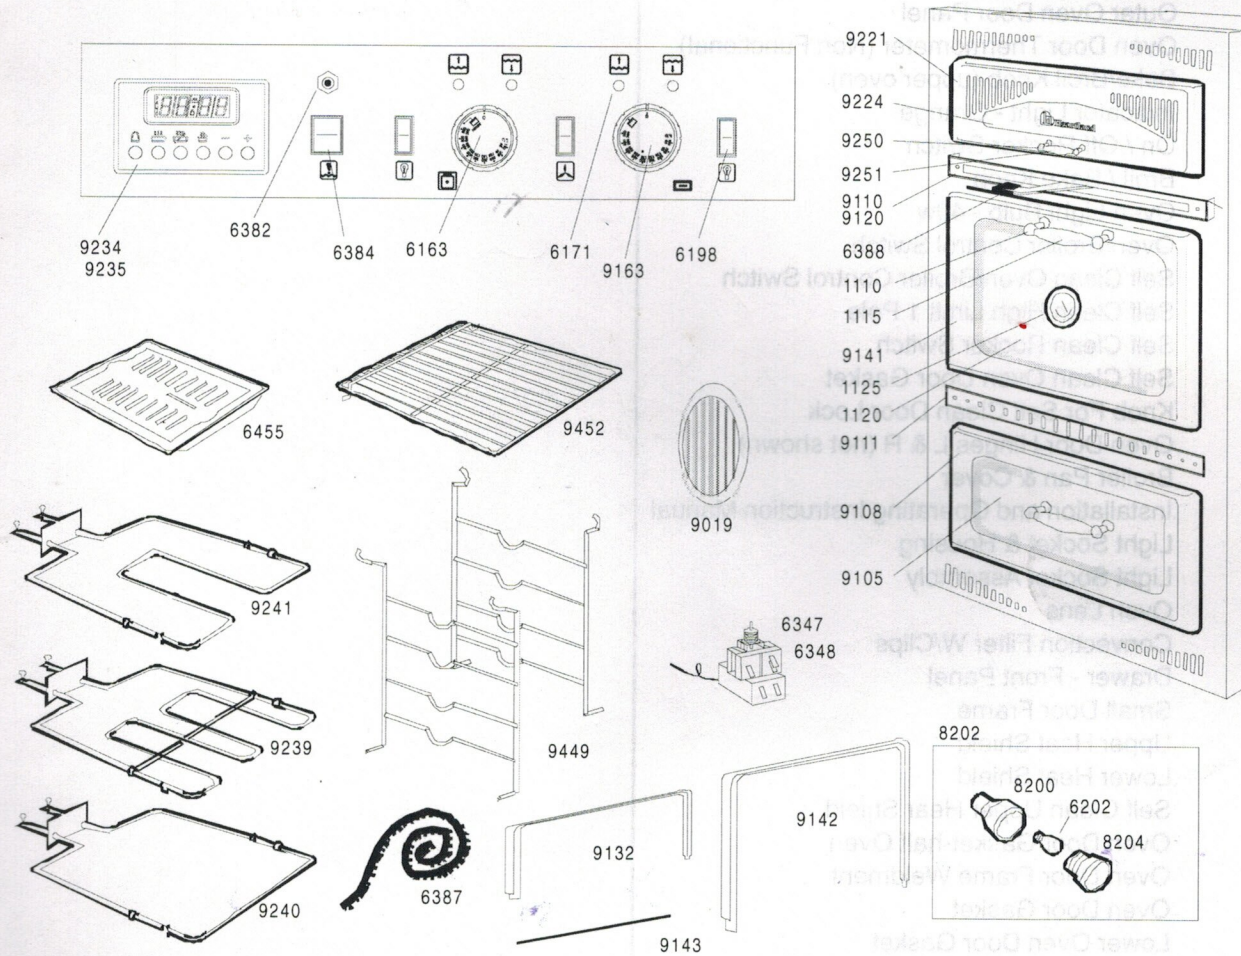

Exploded View & Parts: Models 9720/9730

Section 7-4

Exploded View & Parts:

Models 9720/9730

Section 7-4

- 1110 Oven Door Handle Stanchion
- 1115 Hardwood Oven Door Handle
- 1120 Outer Oven Door Panel
- 1125 Oven Door Thermometer (Non Functional)
- 6163 Bake/Broil Knob (upper oven)
- 6171 Indicator Light - Orange
- 6198 On / Off Rocker Switch
- 6163 Broil / Bake Knob
- 6202 Oven Light Bulb - 40w
- 6347 Oven/Broiler Control Switch
- 6348 Self Clean Oven/Broiler Control Switch
- 6382 Self Clean High Limit 1 Pole
- 6384 Self Clean Rocker Switch
- 6387 Self-Clean Oven Door Gasket
- 6388 Knob For Self Clean Door Lock
- 6437 Oven Door Hinges L & R (not shown)
- 6455 Broiler Pan & Cover
- 9716 Installation and Operating Instruction Manual
- 8200 Light Socket & Housing
- 8202 Light Socket Assembly
- 8204 Oven Lens
- 9019 Convection Filter W/Clips
- 9105 Drawer - Front Panel
- 9108 Small Door Frame
- 9110 Upper Heat Shield
- 9111 Lower Heat Shield
- 9120 Self Clean Upper Hear Shield
- 9132 Oven Door Gasket-half Oven
- 9141 Oven Door Frame Weldment
- 9142 Oven Door Gasket
- 9143 Lower Oven Door Gasket
- 9163 Bake/Broil Knob (lower oven)
- 9221 Control Door Weldment
- 9224 Control Cover Accent Panel
- 9234 Self Clean Electronic Timer
- 9235 Standard Electronic Timer
- 9239 Broiler Element (3000w)
- 9240 Buried Bake Element (1000w)
- 9241 Oven Element (2600w)
- 9250 Mini Stantion
- 9251 Mini Wood Handle
- 9449 Oven Rack Support (4 position)
- 9452 Oven Rack